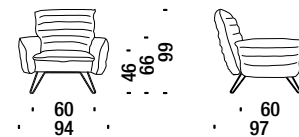

Feet colors Colori piedi

Raw Black

Cloudscape Chair fiber

Cloudscape Chair fibra

DL0F55

5,8mt. 9,3m² 1m³ 35Kg

€ €

Cloudscape Chair goose down

Cloudscape Chair piuma

DL0F05

5,8mt. 9,3m² 1m³ 36Kg

€ €