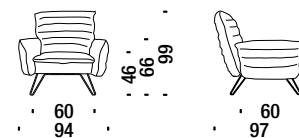

Feet colors Colori piedi

Raw Black

Cloudscape Chair fiber

Cloudscape Chair fibra

DL0F55

5,8mt. 9,3m² 1m³ 35Kg

€ €

Cloudscape Chair goose down

Cloudscape Chair piuma

DL0F05

5,8mt. 9,3m² 1m³ 36Kg

€ €